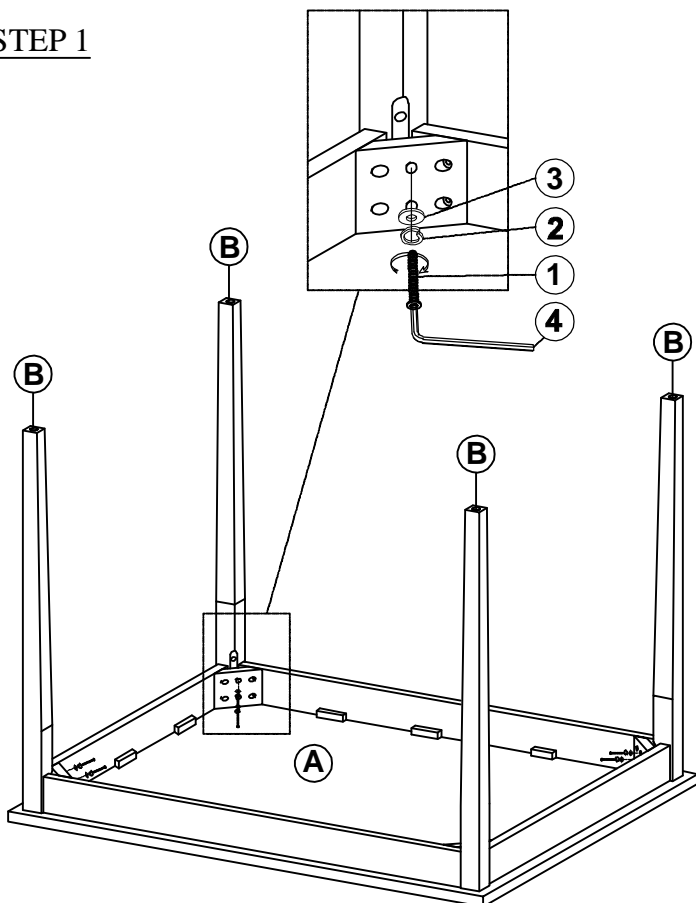

Boraam Industries

JAMIE PUB TABLE
Assembly instructions

- . Tools Included
- . Do not throw away packing materials until assembly is complete
- . Assemble this item on a soft, clean surface to protect the product
- . Proper assembly requires 2 people
- . Make sure all parts are included prior to assembly

PART LIST		
NO.	DESCRIPTION	QTY
A	Table top	01
B	Table leg	04

HARDWARE LIST			
NO.	DESCRIPTION	SKETCH	QTY
1	JCBC Bolt M8 x 60mm		08
2	Spring Washer M8 x10mm		08
3	Flat Washer M8 x19mm		08
4	Allen key 5mm		01

STEP 1

ASSEMBLY COMPLETED