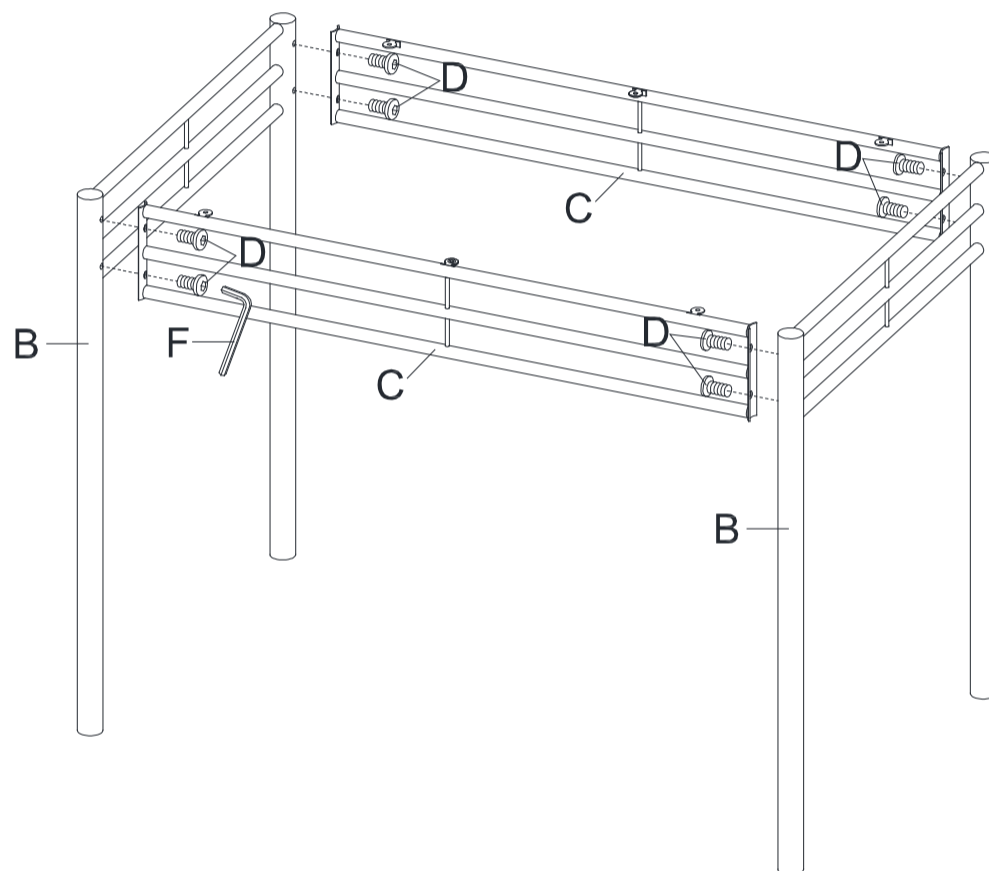

ASSEMBLY INSTRUCTION

HM16781

PARTS AND HARDWARE LIST

A		1PC	D	 M6*10mm	8PCS
B		2PCS	E	 M4*15mm	6PCS
C		2PCS	F	 M6	1PC

STEP 1

STEP 2

Boraam Industries
SAVANNAH X-BACK DINING CHAIR
ASSEMBLY INSTRUCTIONS

PLEASE READ ME FIRST

4PCS

B

4PCS

C

4PCS

D

1PC

①