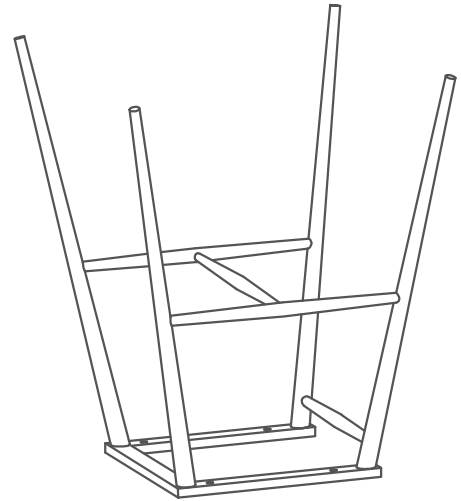

ASSEMBLY INSTRUCTION

HM16781

PARTS AND HARDWARE LIST

A		1PC	D	 M6*10mm	8PCS
B		2PCS	E	 M4*15mm	6PCS
C		2PCS	F	 M6	1PC

STEP 1

STEP 2

Boraam Industries
SAVANNAH X-BACK DINING CHAIR
ASSEMBLY INSTRUCTIONS

PLEASE READ ME FIRST

4PCS

B

4PCS

C

4PCS

D

1PC

①