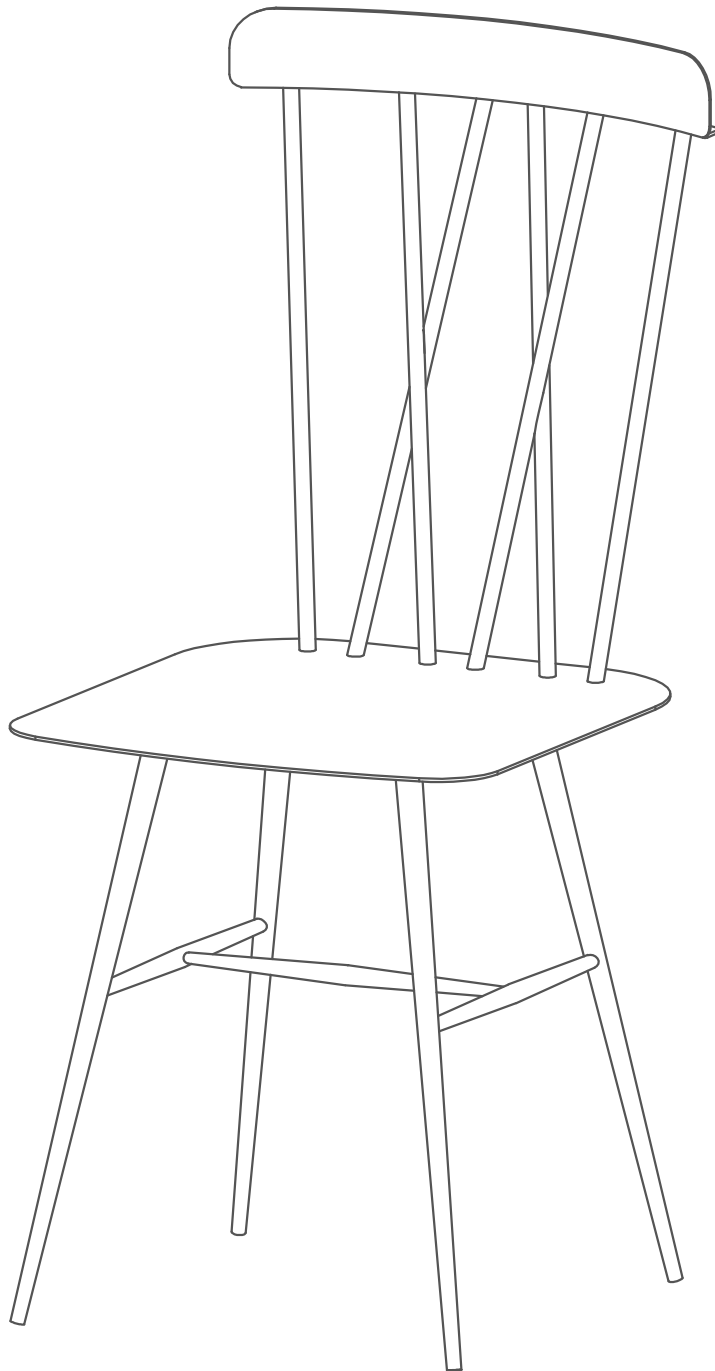

ASSEMBLY INSTRUCTION

HM16781

PARTS AND HARDWARE LIST

A		1PC	D	 M6*10mm	8PCS
B		2PCS	E	 M4*15mm	6PCS
C		2PCS	F	 M6	1PC

STEP 1

STEP 2

Boraam Industries
SAVANNAH X-BACK DINING CHAIR
ASSEMBLY INSTRUCTIONS

PLEASE READ ME FIRST

4PCS

B

4PCS

C

4PCS

D

1PC

①