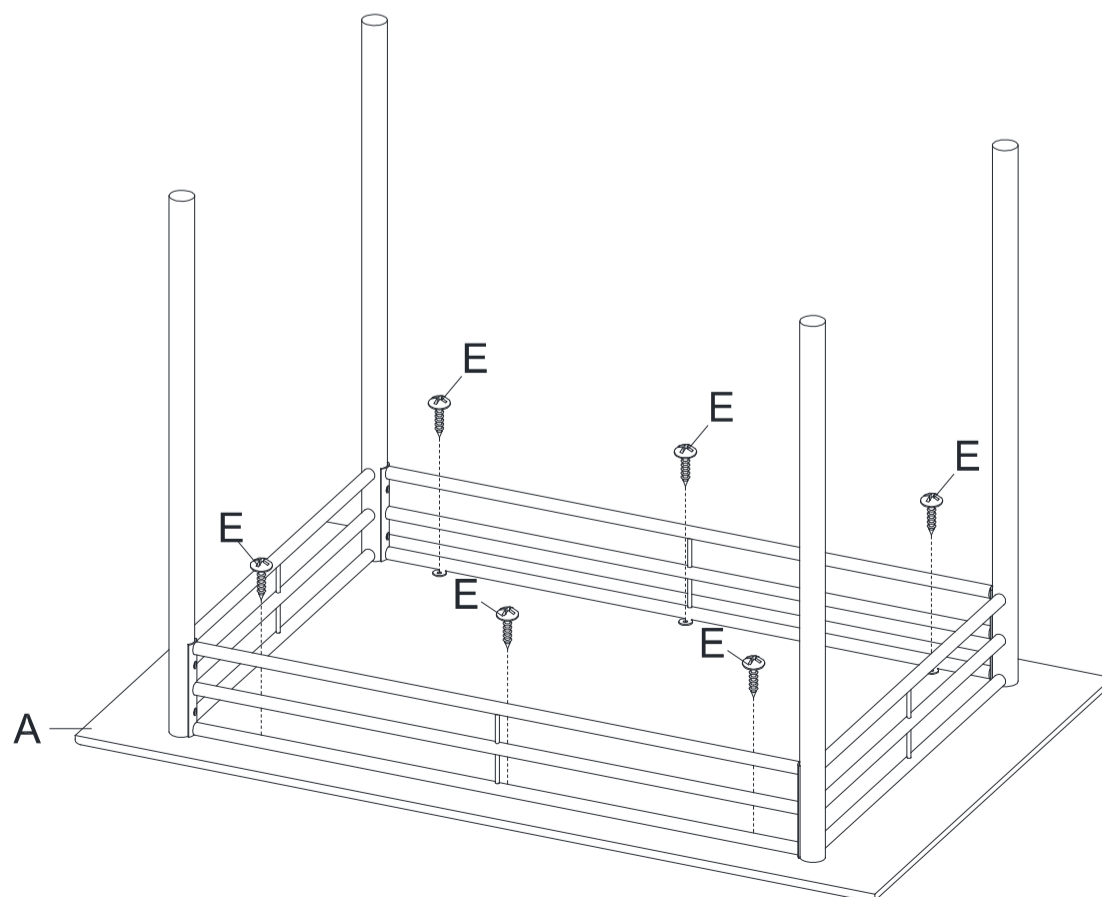

ASSEMBLY INSTRUCTION

HM16781

PARTS AND HARDWARE LIST

A		1PC	D	 M6*10mm	8PCS
B		2PCS	E	 M4*15mm	6PCS
C		2PCS	F	 M6	1PC

STEP 1

STEP 2

Boraam Industries
SAVANNAH X-BACK DINING CHAIR
ASSEMBLY INSTRUCTIONS

PLEASE READ ME FIRST

4PCS

B

4PCS

C

4PCS

D

1PC

①