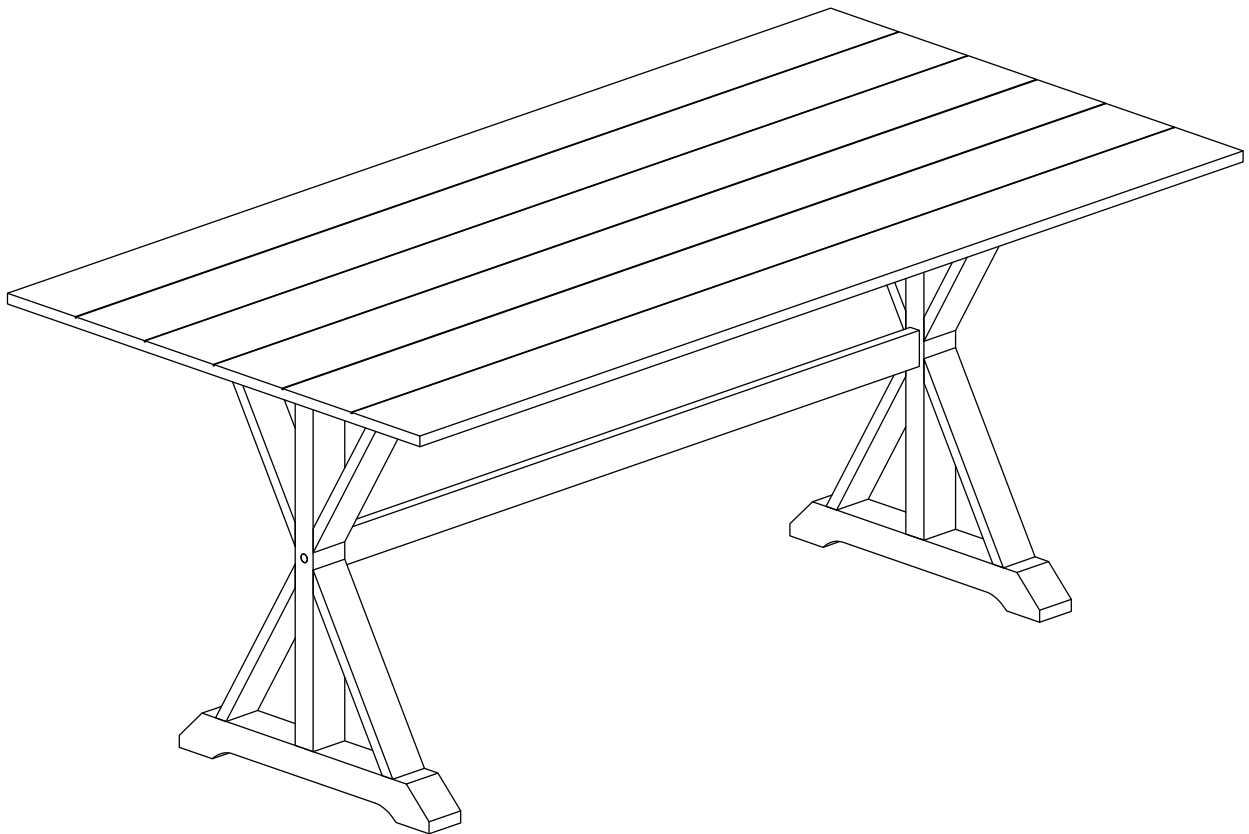

# Boraam Industries

ASSEMBLY INSTRUCTIONS

**SKU: 77403 | JAMESTOWN DINING TABLE**

Have questions about assembling your item?

Items or parts damaged?

Missing a part?

**We're here to help! (Monday-Friday from 9am-5pm CST)**