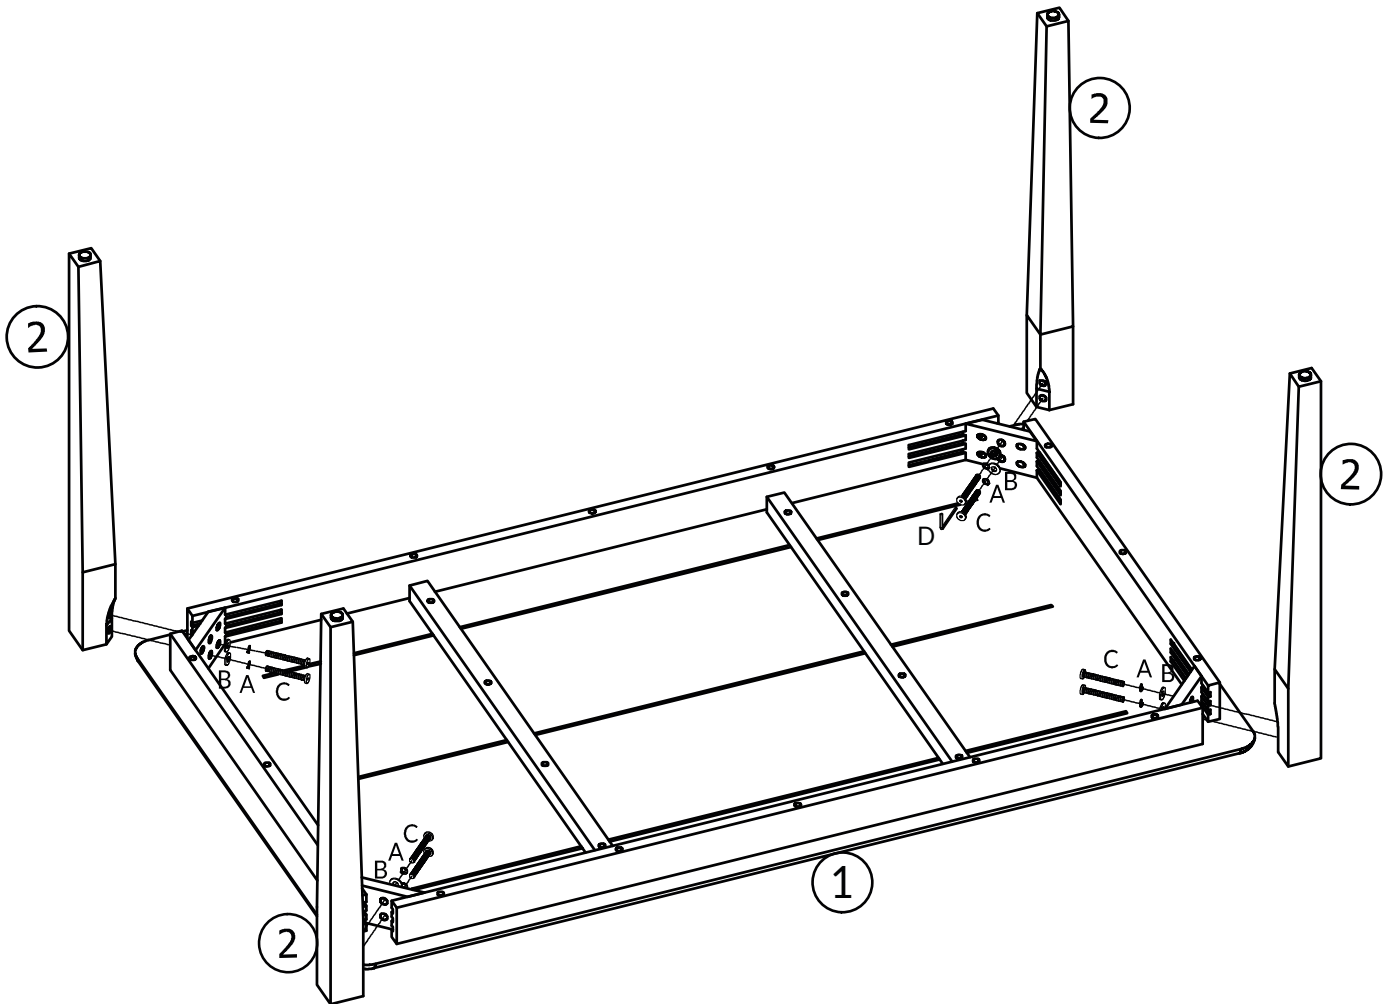

Boraam Industries

ASSEMBLY INSTRUCTIONS

SKU: 70736 | COLORADO TABLE

Weight Capacity

08/2023

Have questions about assembling your item?

Items or parts damaged?

Missing a part?

Assembly Overview

PARTS

① (x1)

Top Panel :

② (x4)

Leg :

HARDWARE

Ⓐ (x8)