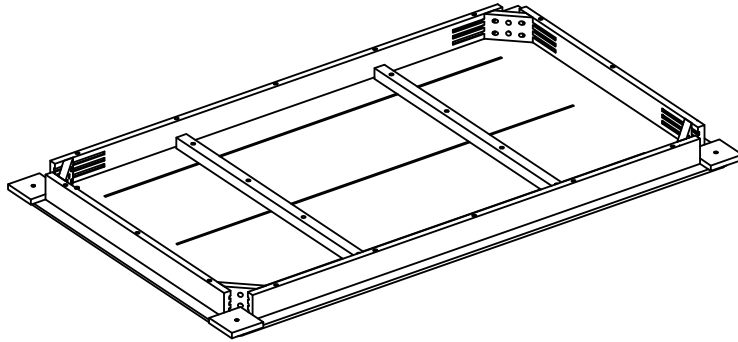

Boraam Industries

ASSEMBLY INSTRUCTIONS

SKU: 70736 | COLORADO TABLE

Weight Capacity

08/2023

Have questions about assembling your item?

Items or parts damaged?

Missing a part?

Assembly Overview

PARTS

① (x1)

Top Panel :

② (x4)

Leg :

HARDWARE

Ⓐ (x8)