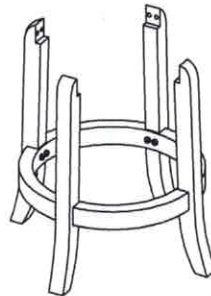

43524, 43024, 43029, 43424, 43429

Boraam Industries

MAGELLAN SWIVEL STOOL

ASSEMBLY INSTRUCTIONS

16 PCS

20 PCS

4 PCS

16 PCS

1 PC

2

3

4

01

DO NOT TIGHTEN BOLT COMPLETELY.

02

TIGHTEN BOLT COMPLETELY.

03

TIGHTEN BOLT COMPLETELY.

BE SURE TO CHECK ALL BOLTS ARE SECURELY TIGHTENED PRIOR USING THIS STOOL.