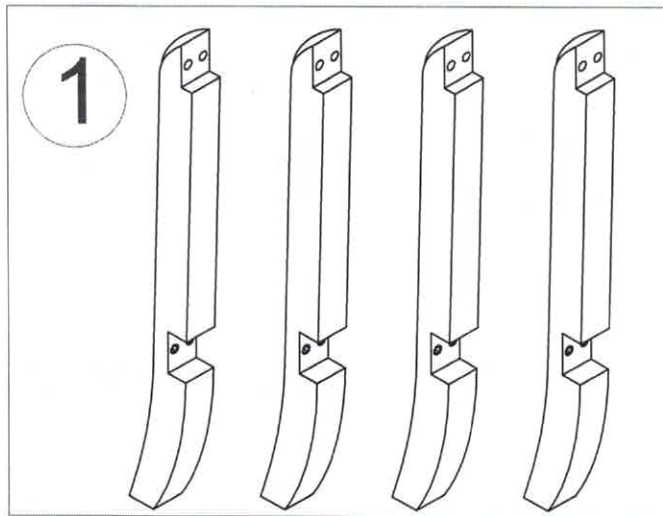

43524, 43024, 43029, 43424, 43429

Boraam Industries

MAGELLAN SWIVEL STOOL

ASSEMBLY INSTRUCTIONS

16 PCS

20 PCS

4 PCS

16 PCS

1 PC

2

3

4

01

DO NOT TIGHTEN BOLT COMPLETELY.

02

TIGHTEN BOLT COMPLETELY.